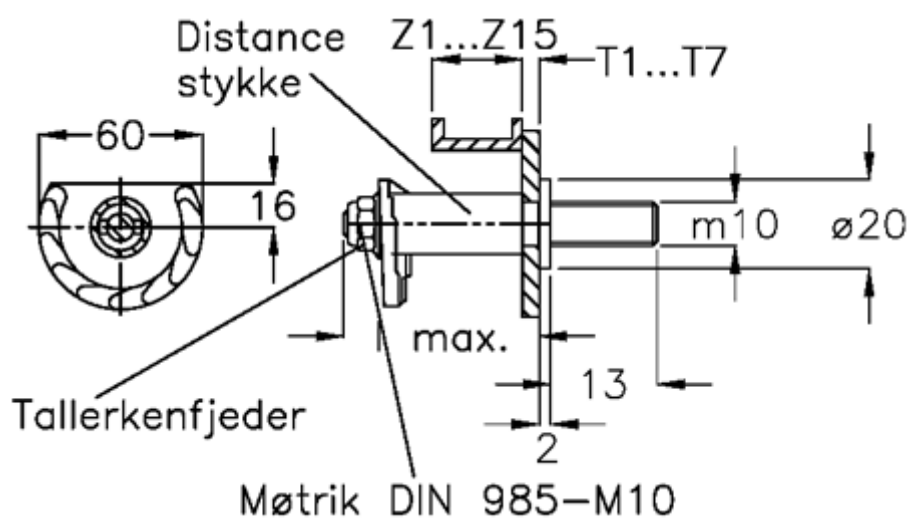

Article number: 20895115

Description: E+G Door lock  
GN 117-GB-T1-Z15

## Measures

Cam thickness = 42-51